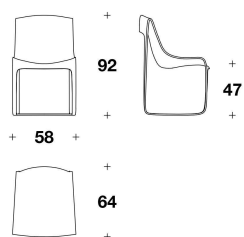

**BUGATTI HOME**  
**chairs**  
**AMALIA**

**DESCRIZIONE TECNICA / TECHNICAL DESCRIPTION**

**STRUTTURA** Acciaio rivestito in pelle Vermont

**RIVESTIMENTO** Rivestita in pelle Vermont. Logo EB impresso a caldo solo su schienale

**FRAME** Steel covered in Vermont leather

**COVER** Vermont leather cover. EB logo printed on the back

SBG (07)

SEDIA / CHAIR

58x64x92H. - H.S.47cm

23x25 1/3x36 1/3H. - H.S.18 2/4"

**Note**