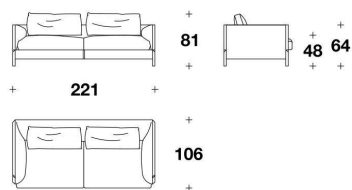

TRUSSARDI CASA
sofas
BAND LITE

TRUSSARDI
 C A S A

NBN (D3) - NBN (/RUL1)
 DIVANO 3 POSTI / 3 SEATER SOFA
 221x106x81H. – H.S.48cm
 87x41 2/3x32H. – H.S.19"

NBN (D3) - NBN (/RUL1)
 DIVANO 3 POSTI / 3 SEATER SOFA
 221x106x81H. – H.S.48cm
 87x41 2/3x32H. – H.S.19"

NBN (D4) - NBN (/RUL2)
 DIVANO 4 POSTI / 4 SEATER SOFA
 261x106x81H. – H.S.48cm
 102 2/3x41 2/3x32H. – H.S.19"

NBN (D4) - NBN (/RUL2)
 DIVANO 4 POSTI / 4 SEATER SOFA
 261x106x81H. – H.S.48cm
 102 2/3x41 2/3x32H. – H.S.19"