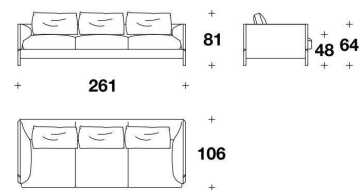

TRUSSARDI CASA
sofas
BAND LITE

TRUSSARDI
 C A S A

NBN (D3) - NBN (/RUL1)
 DIVANO 3 POSTI / 3 SEATER SOFA
 221x106x81H. – H.S.48cm
 87x41 2/3x32H. – H.S.19"

NBN (D3) - NBN (/RUL1)
 DIVANO 3 POSTI / 3 SEATER SOFA
 221x106x81H. – H.S.48cm
 87x41 2/3x32H. – H.S.19"

NBN (D4) - NBN (/RUL2)
 DIVANO 4 POSTI / 4 SEATER SOFA
 261x106x81H. – H.S.48cm
 102 2/3x41 2/3x32H. – H.S.19"

NBN (D4) - NBN (/RUL2)
 DIVANO 4 POSTI / 4 SEATER SOFA
 261x106x81H. – H.S.48cm
 102 2/3x41 2/3x32H. – H.S.19"