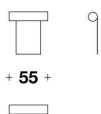

TRUSSARDI CASA
sofas
BAND LITE

TRUSSARDI
 C A S A

NBN (D3) - NBN (/RUL1)
 DIVANO 3 POSTI / 3 SEATER SOFA
 221x106x81H. – H.S.48cm
 87x41 2/3x32H. – H.S.19"

NBN (D3) - NBN (/RUL1)
 DIVANO 3 POSTI / 3 SEATER SOFA
 221x106x81H. – H.S.48cm
 87x41 2/3x32H. – H.S.19"

NBN (D4) - NBN (/RUL2)
 DIVANO 4 POSTI / 4 SEATER SOFA
 261x106x81H. – H.S.48cm
 102 2/3x41 2/3x32H. – H.S.19"

NBN (D4) - NBN (/RUL2)
 DIVANO 4 POSTI / 4 SEATER SOFA
 261x106x81H. – H.S.48cm
 102 2/3x41 2/3x32H. – H.S.19"