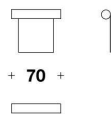

TRUSSARDI CASA
sofas
BAND LITE

TRUSSARDI
 C A S A

NBN (D3) - NBN (/RUL1)
 DIVANO 3 POSTI / 3 SEATER SOFA
 221x106x81H. – H.S.48cm
 87x41 2/3x32H. – H.S.19"

NBN (D3) - NBN (/RUL1)
 DIVANO 3 POSTI / 3 SEATER SOFA
 221x106x81H. – H.S.48cm
 87x41 2/3x32H. – H.S.19"

NBN (D4) - NBN (/RUL2)
 DIVANO 4 POSTI / 4 SEATER SOFA
 261x106x81H. – H.S.48cm
 102 2/3x41 2/3x32H. – H.S.19"

NBN (D4) - NBN (/RUL2)
 DIVANO 4 POSTI / 4 SEATER SOFA
 261x106x81H. – H.S.48cm
 102 2/3x41 2/3x32H. – H.S.19"