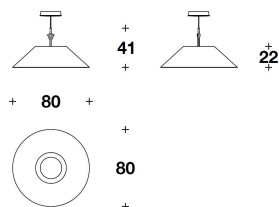

**LAMPSHADE** External lampshade in aluminium varnished in Satin Grey colour, internal lampshade with Barocco decoration in black and matt gold colour  
Sandblasted plexiglass diffusers

VMP (03)  
LAMPADA DA TAVOLO / TABLE LAMP  
Ø 37x50H.cm  
Ø 14 2/4x19 3/4H."

VMP (01)  
PIANTANA / STANDING LAMP  
Ø 52x150H.cm  
Ø 20 1/3x59H."

VMP (02)  
HIGH : PIANTANA / STANDING LAMP  
Ø 52x180H.cm  
Ø 20 1/3x71H."

VMP (04)  
SOSPENSIONE / SUSPENSION  
Ø 80x41H.cm  
Ø 31 1/3x16 1/4H."