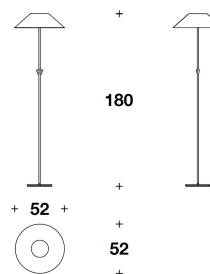

**LAMPSHADE** External lampshade in aluminium varnished in Satin Grey colour, internal lampshade with Barocco decoration in black and matt gold colour  
Sandblasted plexiglass diffusers

VMP (03)  
LAMPADA DA TAVOLO / TABLE LAMP  
Ø 37x50H.cm  
Ø 14 2/4x19 3/4H."

VMP (01)  
PIANTANA / STANDING LAMP  
Ø 52x150H.cm  
Ø 20 1/3x59H."

VMP (02)  
HIGH : PIANTANA / STANDING LAMP  
Ø 52x180H.cm  
Ø 20 1/3x71H."

VMP (04)  
SOSPENSIONE / SUSPENSION  
Ø 80x41H.cm  
Ø 31 1/3x16 1/4H."