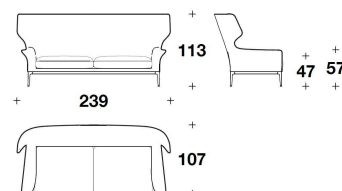

STRUTTURA Legno e materiale composito imbottito con Poliuretano e Fiberfill, seduta con cinghie elastiche intrecciate

Logo Medusa 3D Metal con finitura Gold lucido

CUSCINI SEDUTA Piuma, Poliuretano e Fiberfill

RIVESTIMENTO Tessuto o pelle non sfoderabile. Filetto in microfibra su struttura e cuscini seduta in velluto, in tessuto su rivestimento in tessuto oppure in pelle su rivestimento in pelle

BASAMENTO Alluminio verniciato Satin Grey con finitura opaca

OPTIONAL Ricamo logo Medusa su interno schienale (vedi pagina special manufactures, a inizio listino)

OPTIONAL CUSCINI Cuscini schienale in piuma 60x60, rivestiti in tessuto o pelle sfoderabile. Disponibili solo per il divano

FRAME Wood and composite material padded with Polyurethane and Fiberfill, seat with interwoven elastic bands

3D Metal Medusa logo with polished Gold finishing

SEAT CUSHIONS Feather, Polyurethane and Fiberfill

COVER Not removable in fabric or leather. Piping on the frame and on the seat cushions in coordinated microfibre with velvet cover, in fabric with fabric cover or in leather with leather cover

BASE Aluminium with matt Satin Grey finishing

OPTIONAL Medusa logo embroidery on the internal back (see special manufactures page, at the beginning of the pricelist)

OPTIONAL CUSHIONS Back cushions 60x60 in feather, with fabric or leather removable cover. Available only for the sofa