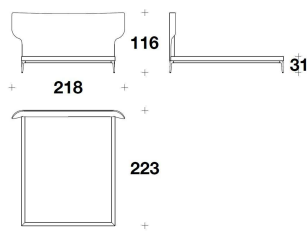

FEET/BASE Feet and base profiles in aluminium with Satin Grey finishing

OPTIONAL 1 Headboard front with V-Shape logo quilting (see special manufactures page, at the beginning of the pricelist)

OPTIONAL 2 Back headboard covered in leather

OPTIONAL 3 Headboard front with Medusa embroidery (not available with optional 1)

VERSACE HOME
night / beds
STILETTO 22 - HIGH

VERSACE
HOME

HE2 (LE1)
LETTO PER MATERASSO / BED FOR
MATTRESS
165x200 - 218x223x116H. - H.B.31cm
65x78 2/3 - 85 2/3x87 2/3x45 2/3H. -
H.B.12 1/4"

HE2 (LE2)
LETTO PER MATERASSO / BED FOR
MATTRESS
185x200 - 238x223x116H. - H.B.31cm
73x78 2/3 - 93 2/3x87 2/3x45 2/3H. -
H.B.12 1/4"

HE2 (LE7)
LETTO PER MATERASSO / BED FOR
MATTRESS
200x200 - 253x223x116H. - H.B.31cm
78 2/3x78 2/3 - 99 2/3x87 2/3x45 2/3H. -
H.B.12 1/4"