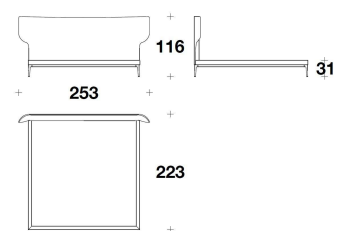

OPTIONAL 3 Headboard front with Medusa embroidery (not available with optional 1)

VERSACE HOME
night / beds
STILETTO 22 - HIGH

VERSACE
HOME

HE2 (LE1)
LETTO PER MATERASSO / BED FOR
MATTRESS
165x200 - 218x223x116H. - H.B.31cm
65x78 2/3 - 85 2/3x87 2/3x45 2/3H. -
H.B.12 1/4"

HE2 (LE2)
LETTO PER MATERASSO / BED FOR
MATTRESS
185x200 - 238x223x116H. - H.B.31cm
73x78 2/3 - 93 2/3x87 2/3x45 2/3H. -
H.B.12 1/4"

HE2 (LE7)
LETTO PER MATERASSO / BED FOR
MATTRESS
200x200 - 253x223x116H. - H.B.31cm
78 2/3x78 2/3 - 99 2/3x87 2/3x45 2/3H. -
H.B.12 1/4"