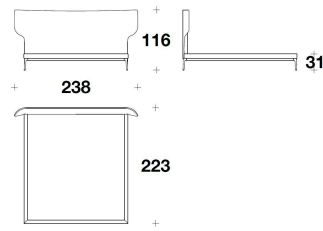

OPTIONAL 3 Headboard front with Medusa embroidery (not available with optional 1)

VERSACE HOME
night / beds
STILETTO 22 - HIGH

VERSACE
HOME

HE2 (LE1)
LETTO PER MATERASSO / BED FOR
MATTRESS
165x200 - 218x223x116H. - H.B.31cm
65x78 2/3 - 85 2/3x87 2/3x45 2/3H. -
H.B.12 1/4"

HE2 (LE2)
LETTO PER MATERASSO / BED FOR
MATTRESS
185x200 - 238x223x116H. - H.B.31cm
73x78 2/3 - 93 2/3x87 2/3x45 2/3H. -
H.B.12 1/4"

HE2 (LE7)
LETTO PER MATERASSO / BED FOR
MATTRESS
200x200 - 253x223x116H. - H.B.31cm
78 2/3x78 2/3 - 99 2/3x87 2/3x45 2/3H. -
H.B.12 1/4"